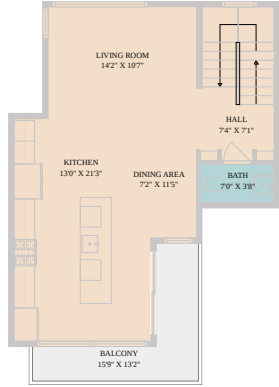

TWIST TOURS