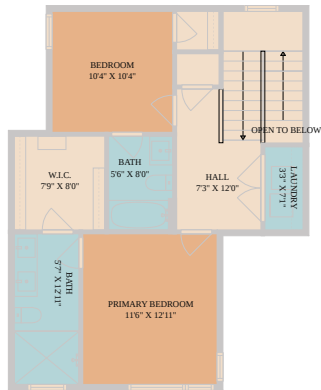

TWIST TOURS