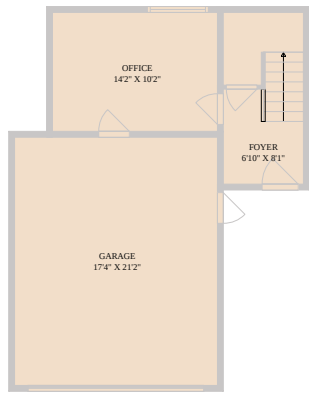

TWIST TOURS