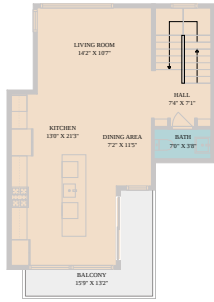

TWIST
TOURS