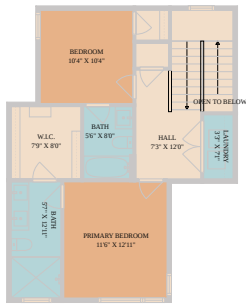

TWIST
TOURS