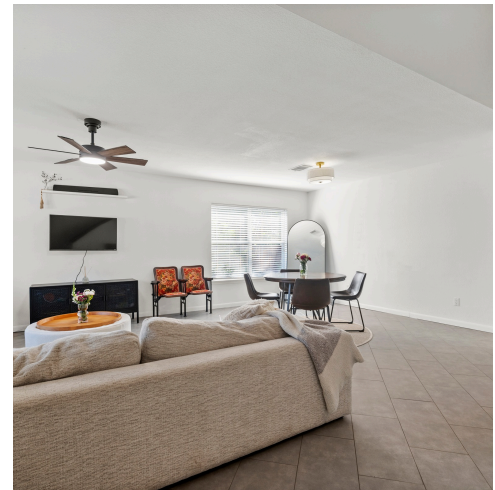

Tina Mallach

Broker

(512) 587-9127

Tina@MallachandCompany.com

www.mallachandcompany.com