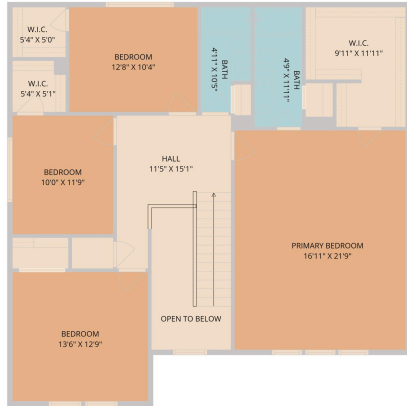

TWIST TOURS