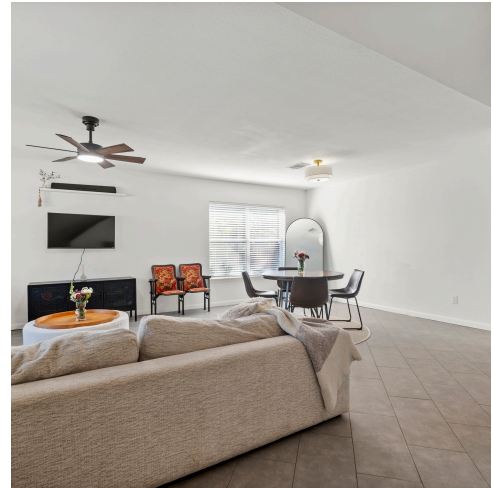

1ST FLOOR

TWIST TOURS

TWIST TOURS

TWIST TOURS

© 2026 331 Enterprises, LLC. All rights reserved. This floor plan is an approximation of existing structures and features and is provided for convenience only with the permission of the seller. All measurements are approximate and not guaranteed to be exact or to scale. Buyer should confirm measurements using their own sources.