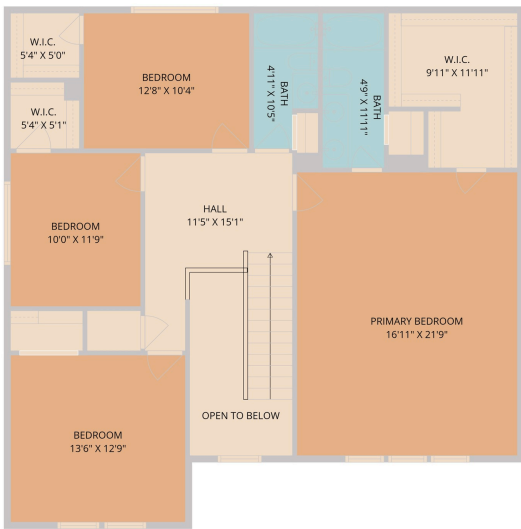

1ST FLOOR

TWIST TOURS

TWIST TOURS

TWIST TOURS

© 2026 331 Enterprises, LLC. All rights reserved. This floor plan is an approximation of existing structures and features and is provided for convenience only with the permission of the seller. All measurements are approximate and not guaranteed to be exact or to scale. Buyer should confirm measurements using their own sources.