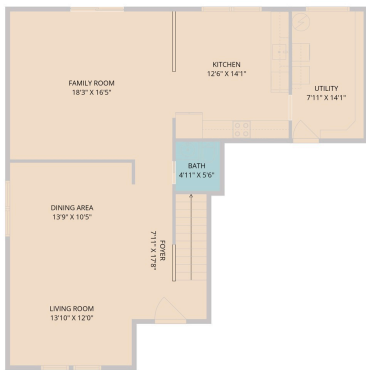

1ST FLOOR

TWIST TOURS

TWIST TOURS

TWIST TOURS

© 2026 331 Enterprises, LLC. All rights reserved. This floor plan is an approximation of existing structures and features and is provided for convenience only with the permission of the seller. All measurements are approximate and not guaranteed to be exact or to scale. Buyer should confirm measurements using their own sources.