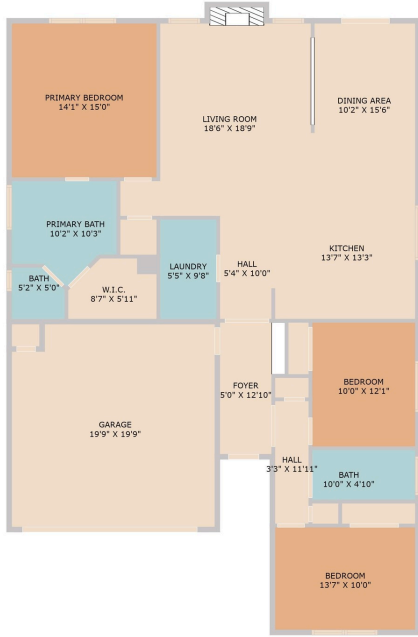

Jessica Dodge

Broker Associate

📞 5127991976

✉️ jessica@dodgeteamproperties.com

🌐 www.dodgeteamproperties.com/

© 2025 TBD. All rights reserved. This floor plan is an approximation of existing structures and features and is provided for convenience only with the permission of the seller. All measurements are approximate and not guaranteed to be exact or to scale. Buyer should confirm measurements using their own sources.