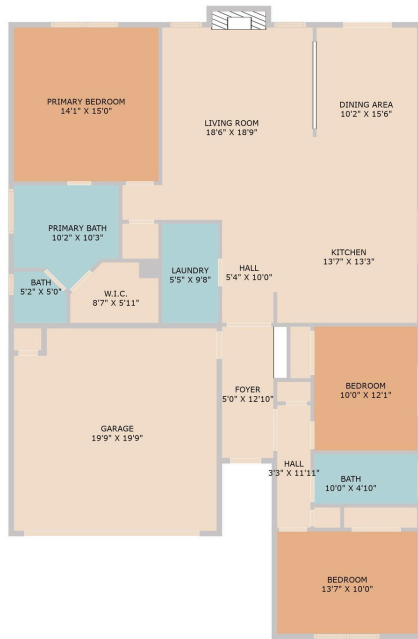

6015 Bel Fay Lane  
Austin, TX 78749

See online or with your mobile device:  
<https://6015belfayne.mls.tours>

Floor Plan Created By Cubicasa App. Measurements Deemed Highly Reliable But Not Guaranteed.

**TWIST  
TOURS**

© 2025 TBD. All rights reserved. This floor plan is an approximation of existing structures and features and is provided for convenience only with the permission of the seller. All measurements are approximate and not guaranteed to be exact or to scale. Buyer should confirm measurements using their own sources.