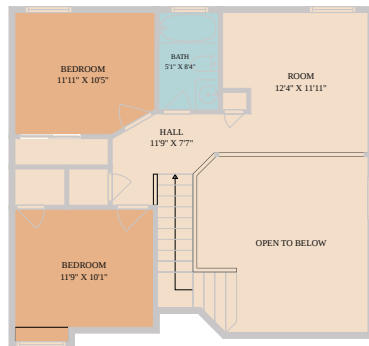

ANNAN'S ANNAN'S THOMPSON

TWIST TOURS