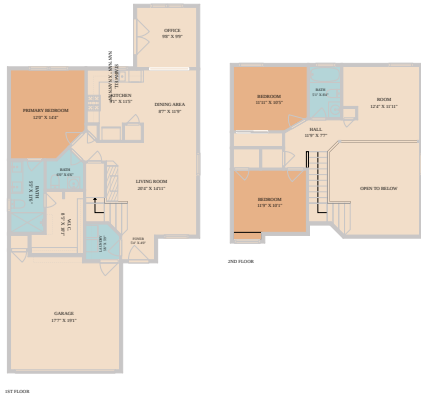

TWIST TOURS