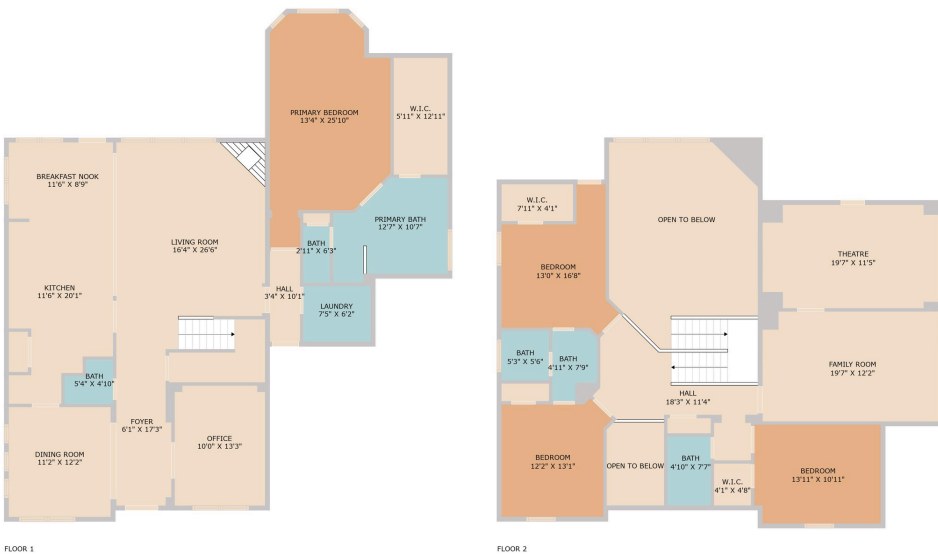

FLOOR 1

FLOOR 2

© 2025 TBD. All rights reserved. This floor plan is an approximation of existing structures and features and is provided for convenience only with the permission of the seller. All measurements are approximate and not guaranteed to be exact or to scale. Buyer should confirm measurements using their own sources.