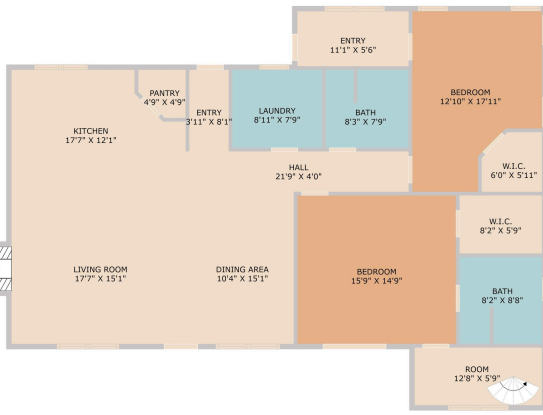

TWIST TOURS