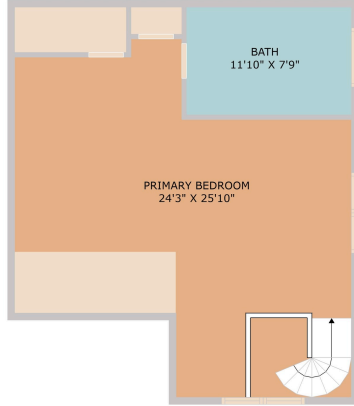

TWIST TOURS