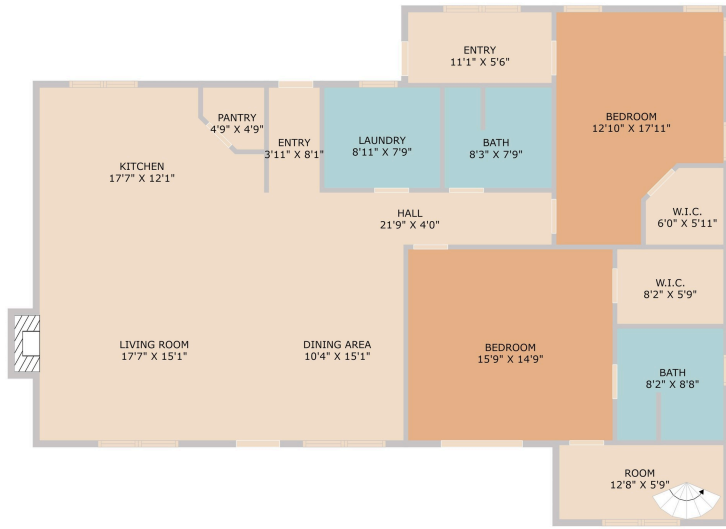

TWIST TOURS

TWIST TOURS

TWIST TOURS

© 2026 331 Enterprises, LLC. All rights reserved. This floor plan is an approximation of existing structures and features and is provided for convenience only with the permission of the seller. All measurements are approximate and not guaranteed to be exact or to scale. Buyer should confirm measurements using their own sources.