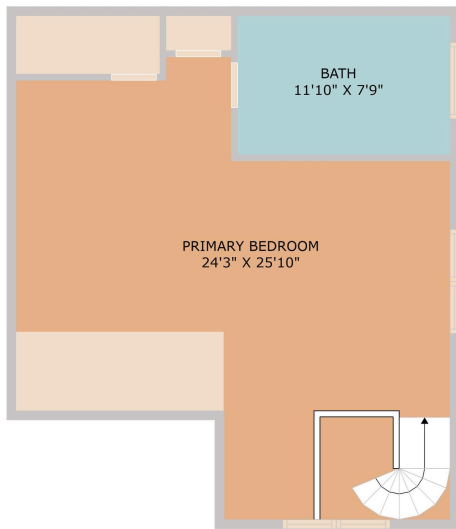

TWIST TOURS