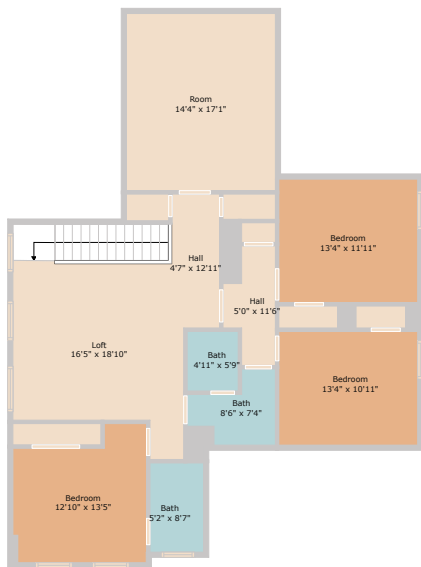

**TWIST
TOURS**

© 2025 TBD. All rights reserved. This floor plan is an approximation of existing structures and features and is provided for convenience only with the permission of the seller. All measurements are approximate and not guaranteed to be exact or to scale. Buyer should confirm measurements using their own sources.