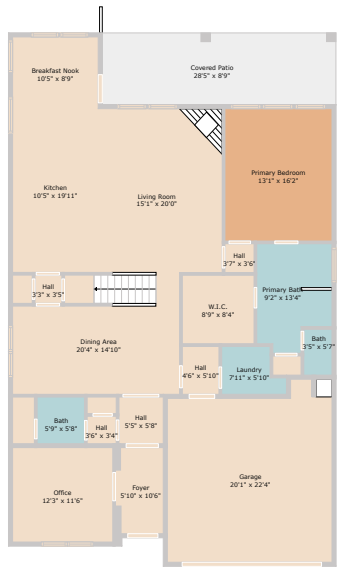

**TWIST
TOURS**

**TWIST
TOURS**

**TWIST
TOURS**

© 2025 TBD. All rights reserved. This floor plan is an approximation of existing structures and features and is provided for convenience only with the permission of the seller. All measurements are approximate and not guaranteed to be exact or to scale. Buyer should confirm measurements using their own sources.