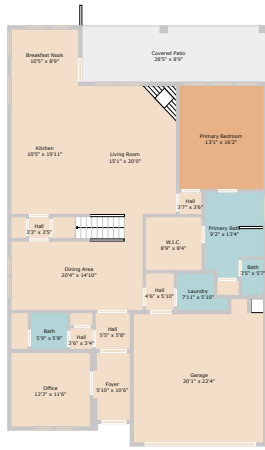

TWIST TOURS