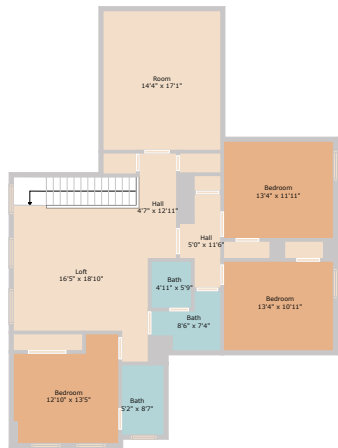

TWIST TOURS