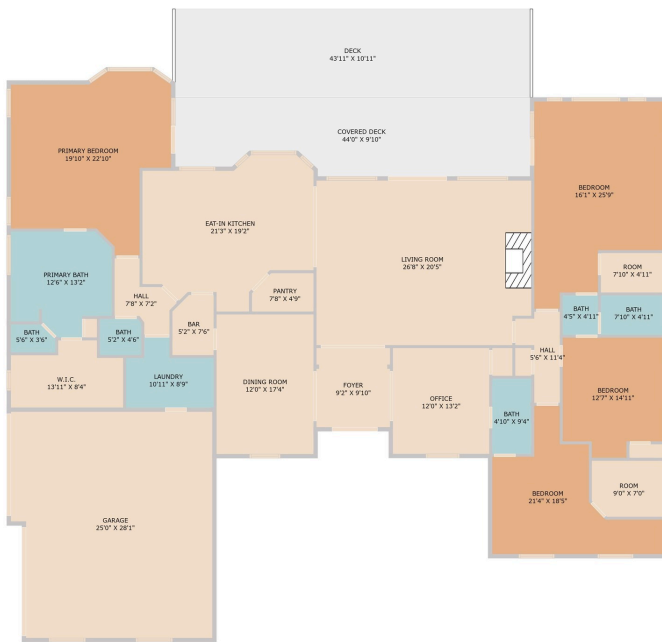

# 290 Trail Master Circle

Driftwood, TX 78619

See online or with your mobile device:  
<https://290trailmastercircle.mls.tours>

Floor Plan Created By Cubicasa App. Measurements Deemed Highly Reliable But Not Guaranteed.

**TWIST**  
TOURS

© 2025 TBD. All rights reserved. This floor plan is an approximation of existing structures and features and is provided for convenience only with the permission of the seller. All measurements are approximate and not guaranteed to be exact or to scale. Buyer should confirm measurements using their own sources.