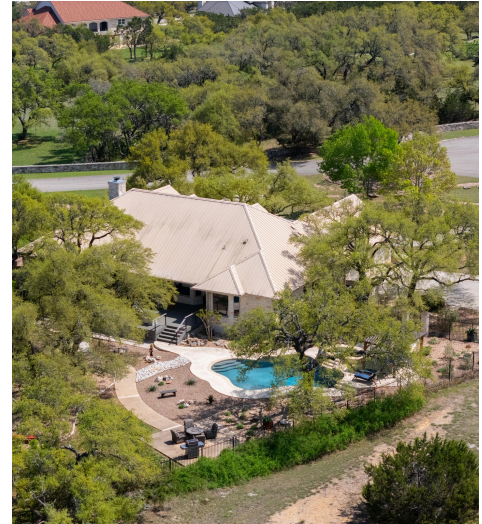

# 290 Trail Master Circle

Driftwood, TX 78619

See online or with your mobile device:  
<https://290trailmastercircle.mls.tours>

Floor Plan Created By Cubicasa App. Measurements Deemed Highly Reliable But Not Guaranteed.