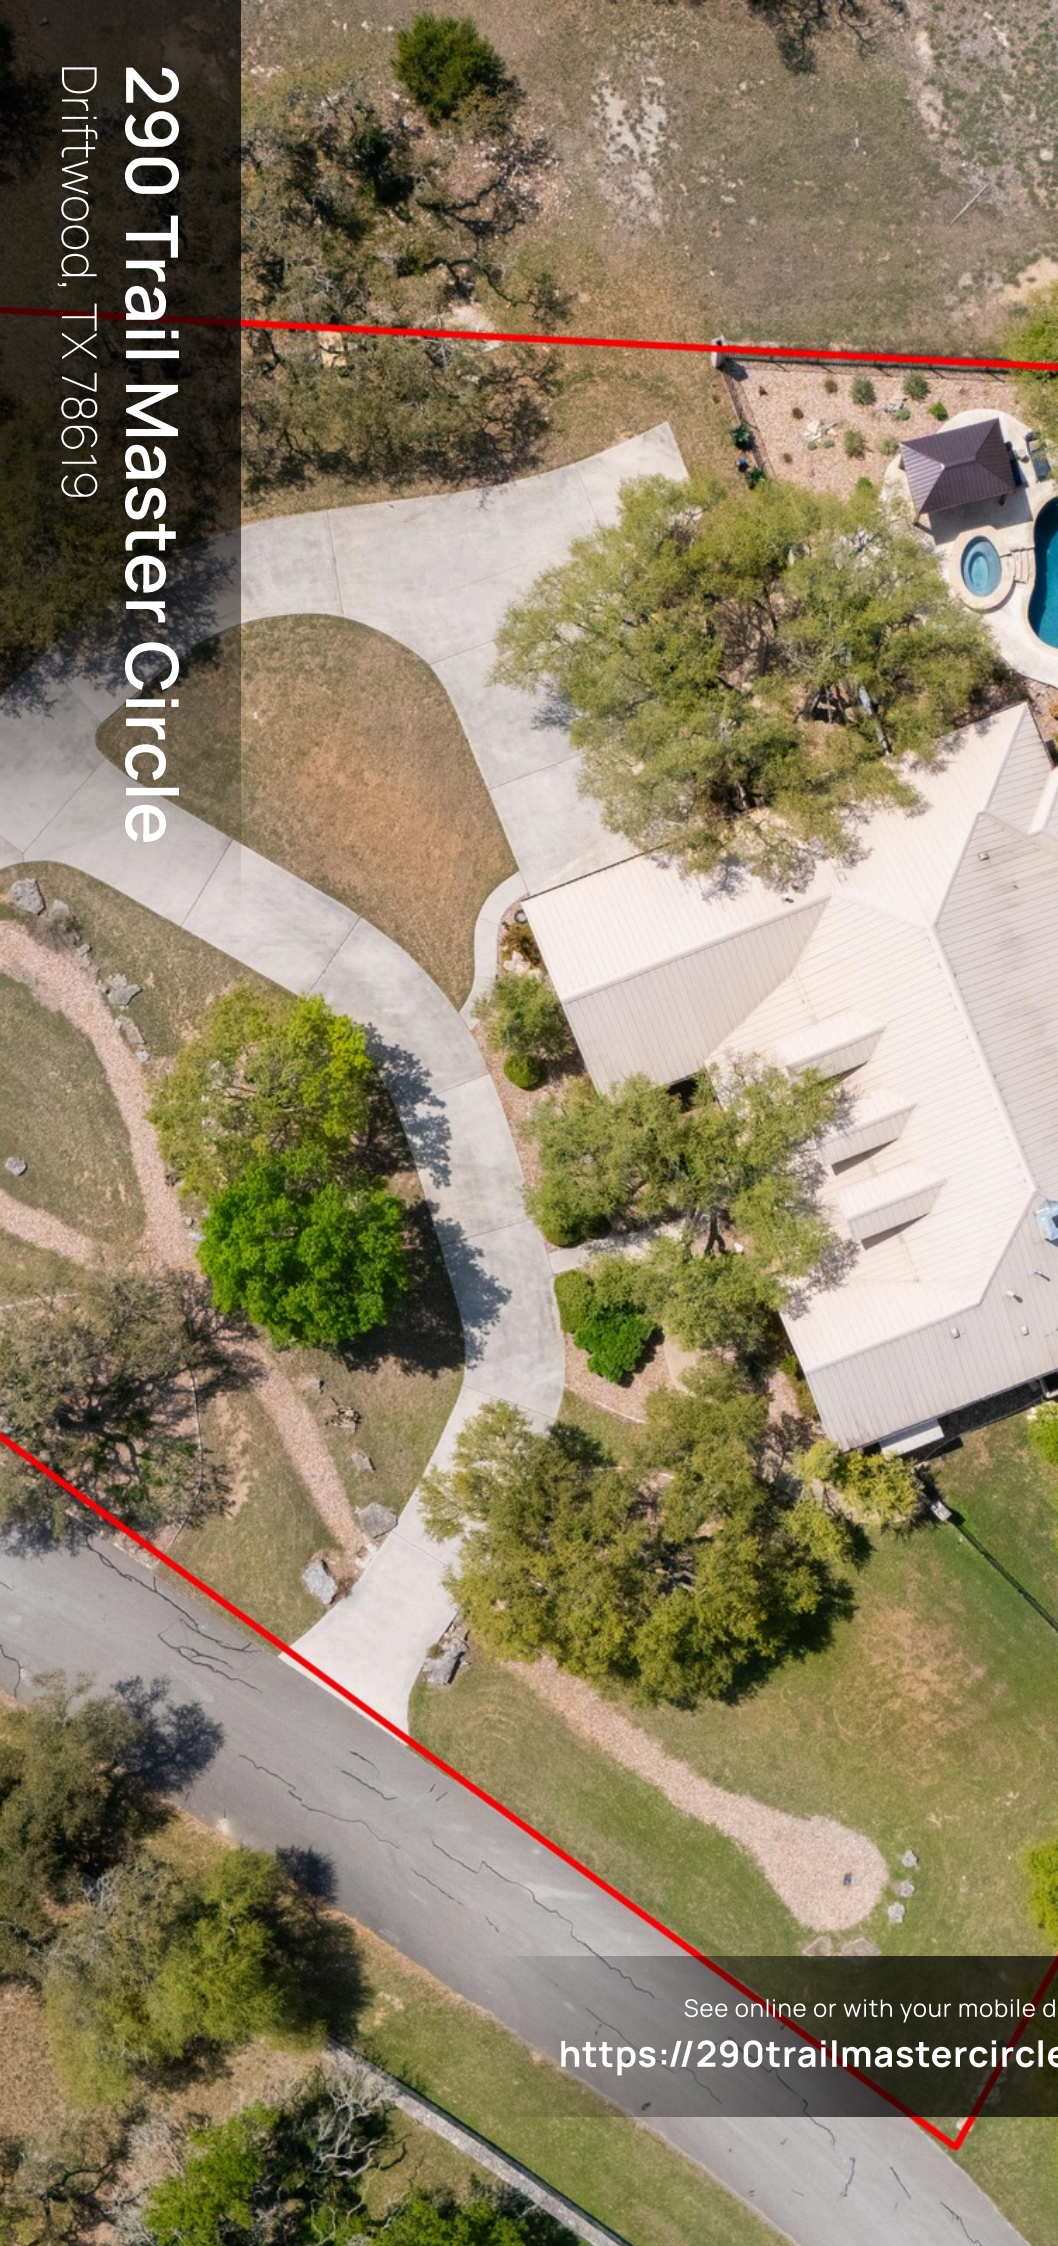

# 290 Trail Master Circle

Driftwood, TX 78619

See online or with your mobile device:  
<https://290trailmastercircle.mls.tours>

Floor Plan Created By Cubicasa App. Measurements Deemed Highly Reliable But Not Guaranteed.

**TWIST**  
TOURS

© 2025 TBD. All rights reserved. This floor plan is an approximation of existing structures and features and is provided for convenience only with the permission of the seller. All measurements are approximate and not guaranteed to be exact or to scale. Buyer should confirm measurements using their own sources.