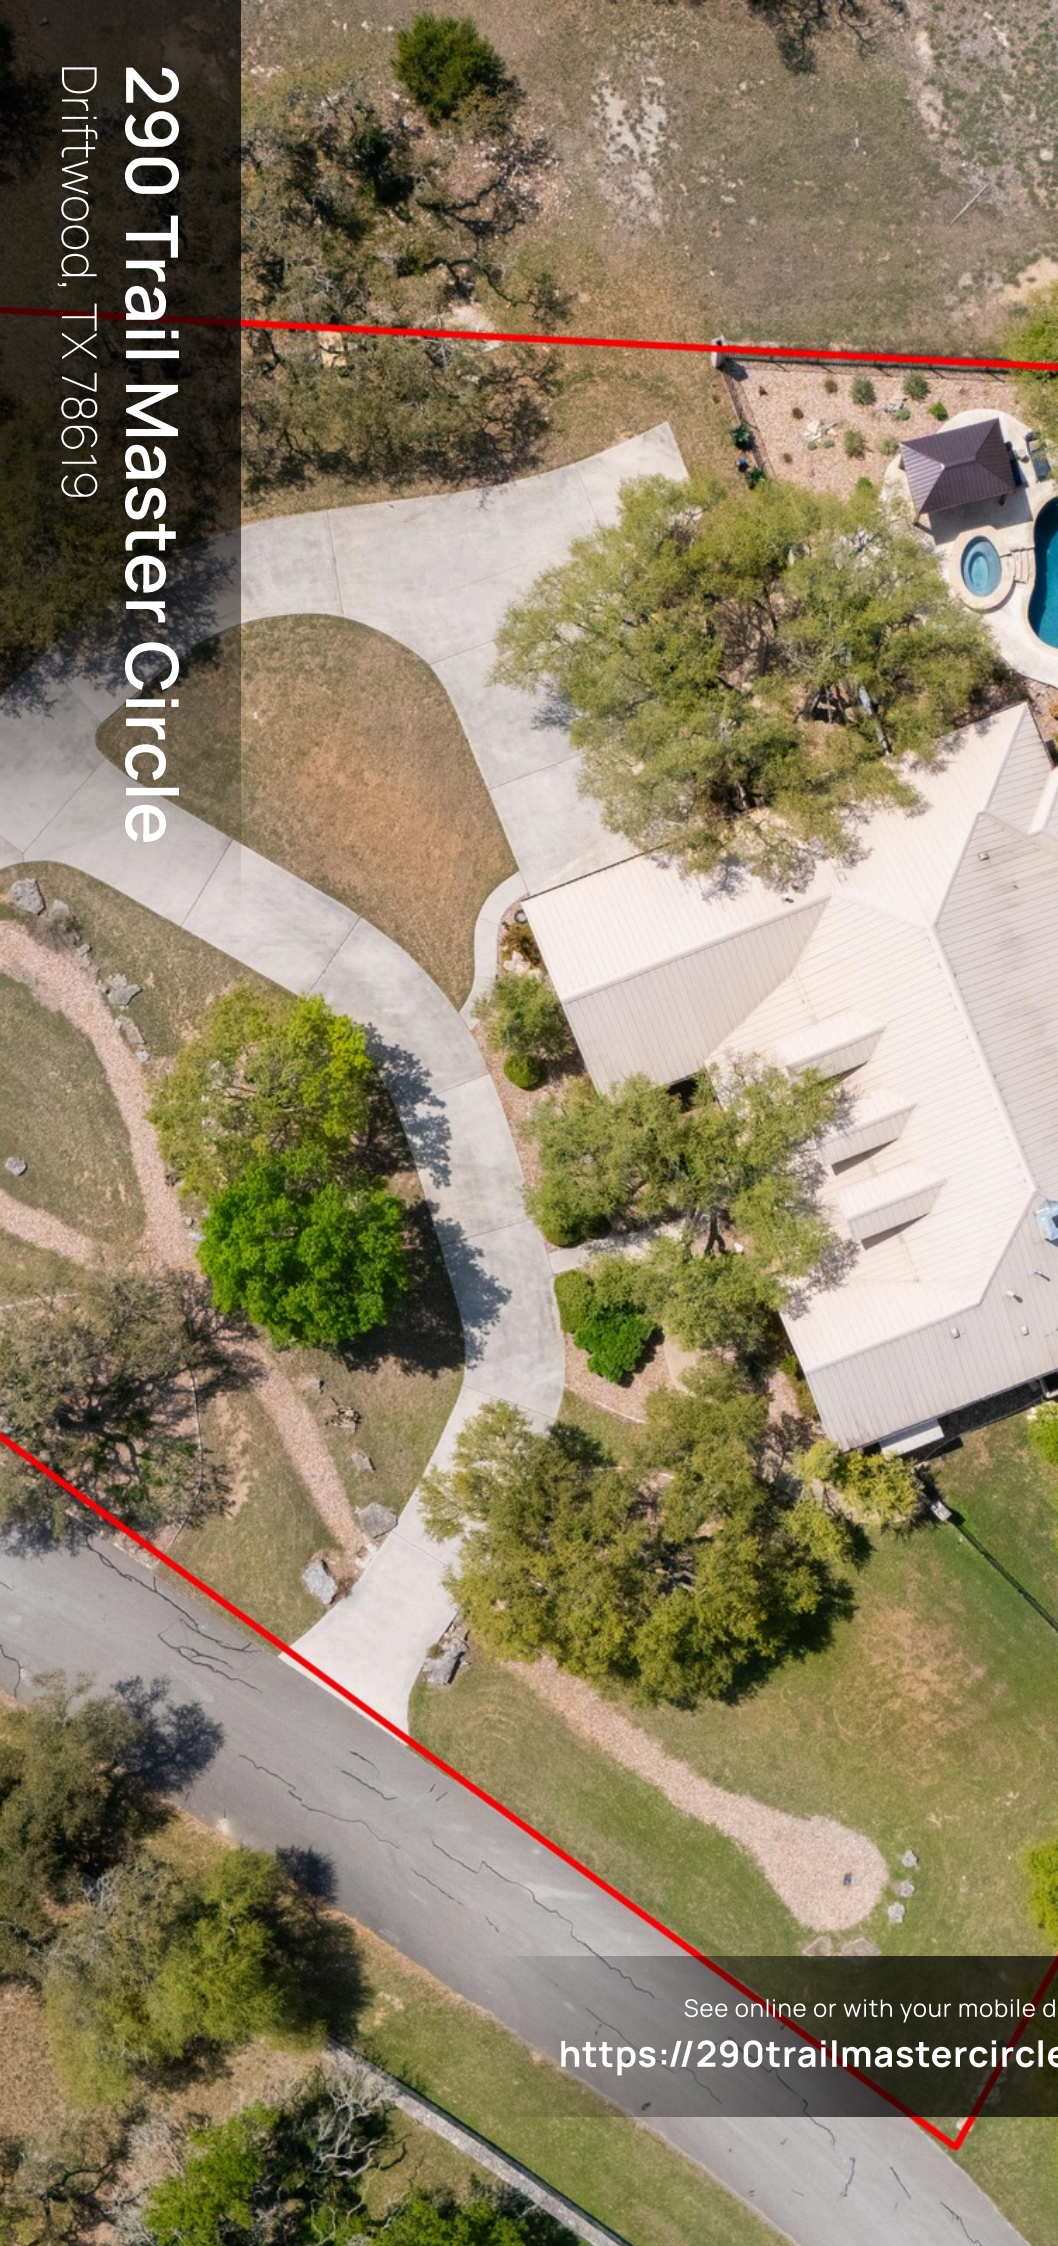

290 Trail Master Circle

Driftwood, TX 78619

See online or with your mobile device:
<https://290trailmastercircle.mls.tours>

TWIST
TOURS

Floor Plan Created By Cubicasa App. Measurements Deemed Highly Reliable But Not Guaranteed.