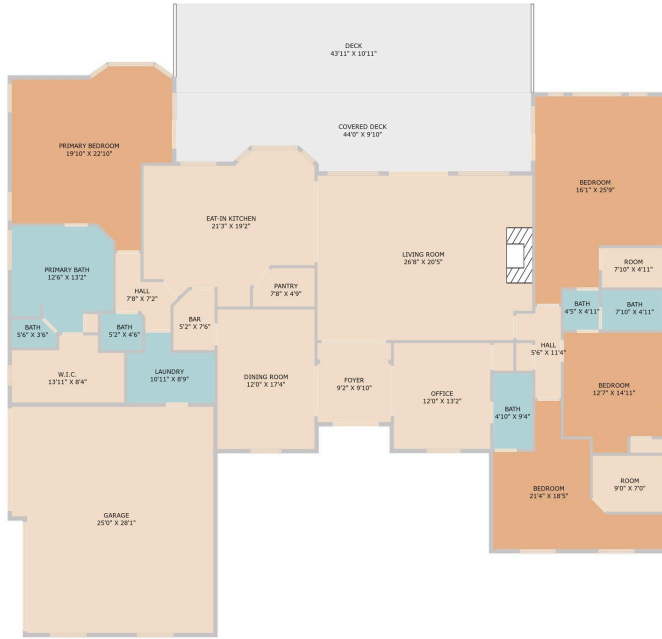

TWIST
TOURS

Stacy Bass, GRI TRLP SRS LUX

Broker Associate

📞 512-413-7893

✉️ Stacy.Bass@Compass.com

🌐 riversandoaksrealtygroup.com/