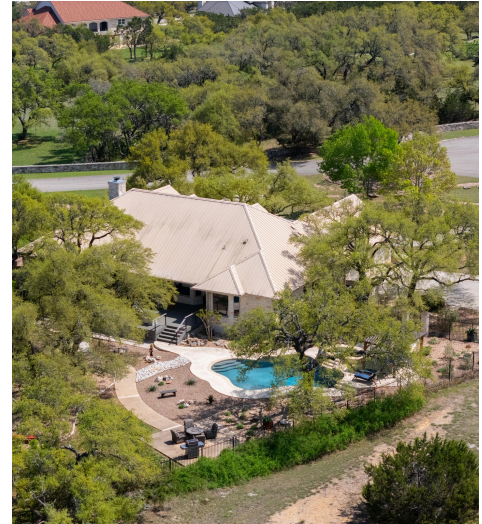

TWIST
TOURS

Stacy Bass, GRI TRLP SRS LUX

Broker Associate

📞 512-413-7893

✉️ Stacy.Bass@Compass.com

🌐 riversandoaksrealtygroup.com/