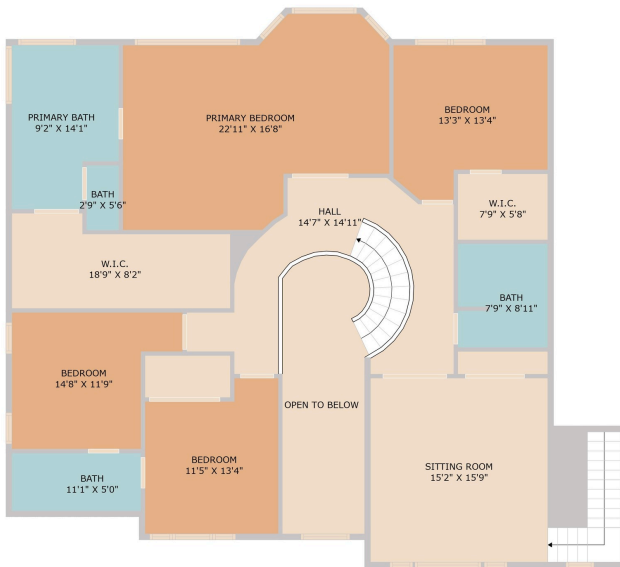

TWIST TOURS

© 2025 TBD. All rights reserved. This floor plan is an approximation of existing structures and features and is provided for convenience only with the permission of the seller. All measurements are approximate and not guaranteed to be exact or to scale. Buyer should confirm measurements using their own sources.