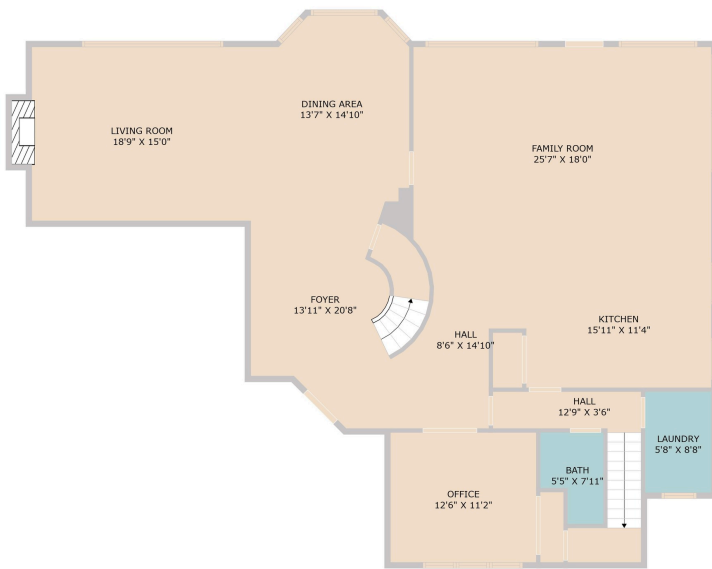

TWIST TOURS

TWIST TOURS