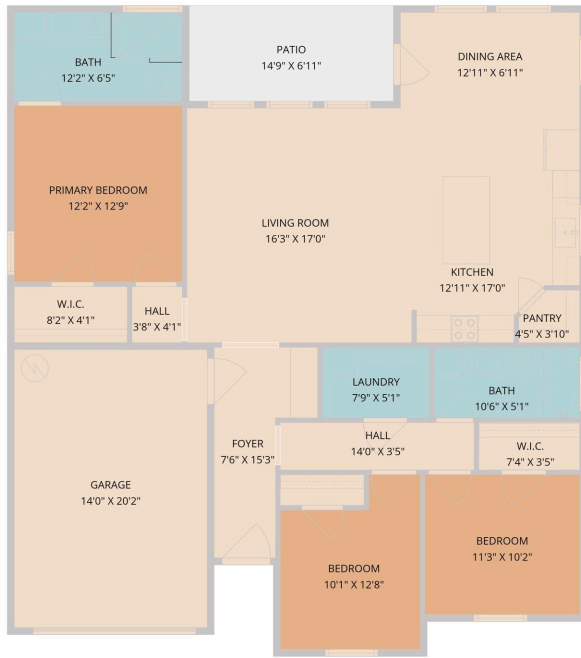

**TWIST
TOURS**

© 2026 331 Enterprises, LLC. All rights reserved. This floor plan is an approximation of existing structures and features and is provided for convenience only with the permission of the seller. All measurements are approximate and not guaranteed to be exact or to scale. Buyer should confirm measurements using their own sources.