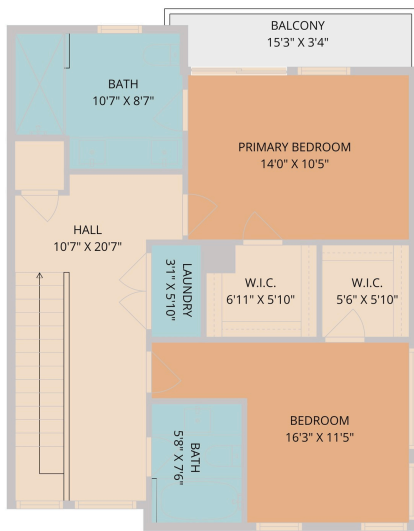

TWIST TOURS