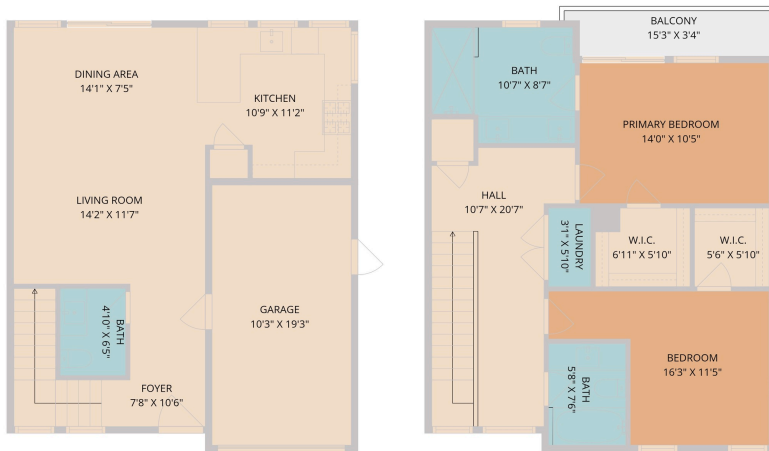

TWIST TOURS

1ST FLOOR

2ND FLOOR