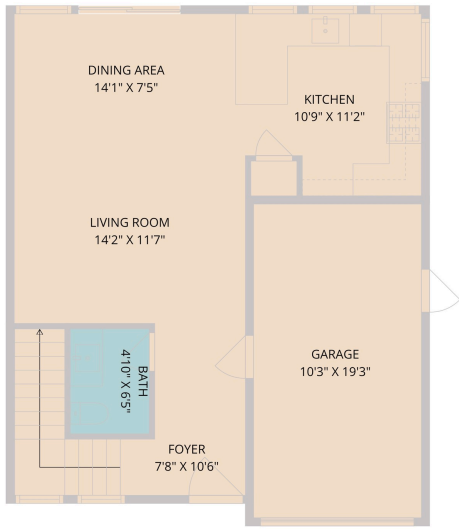

TWIST TOURS

TWIST TOURS

TWIST TOURS

© 2026 331 Enterprises, LLC. All rights reserved. This floor plan is an approximation of existing structures and features and is provided for convenience only with the permission of the seller. All measurements are approximate and not guaranteed to be exact or to scale. Buyer should confirm measurements using their own sources.