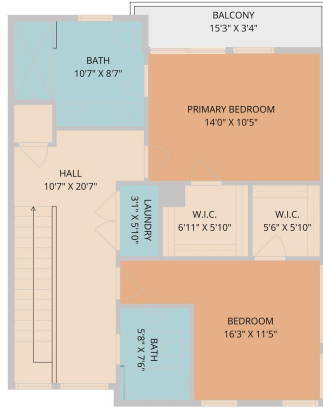

**TWIST
TOURS**