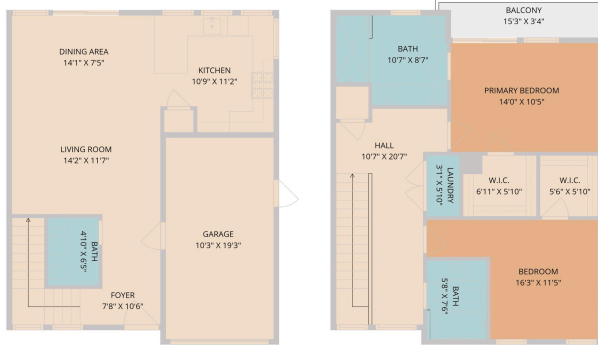

1ST FLOOR

2ND FLOOR

**TWIST
TOURS**