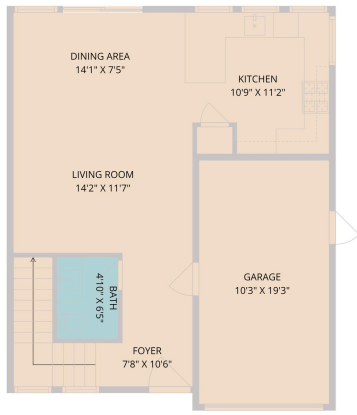

**TWIST
TOURS**