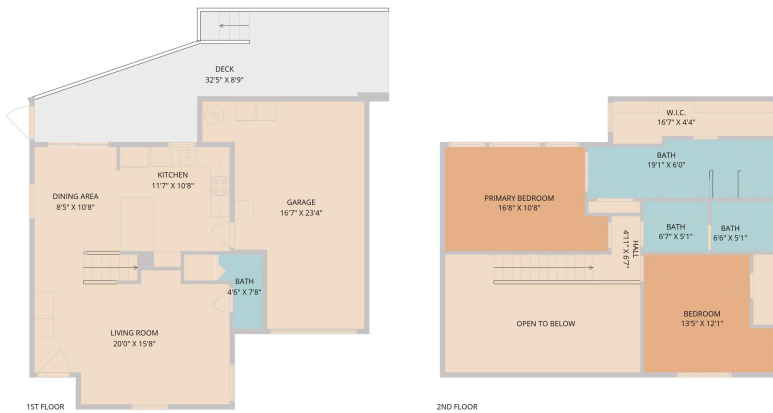

TWIST TOURS