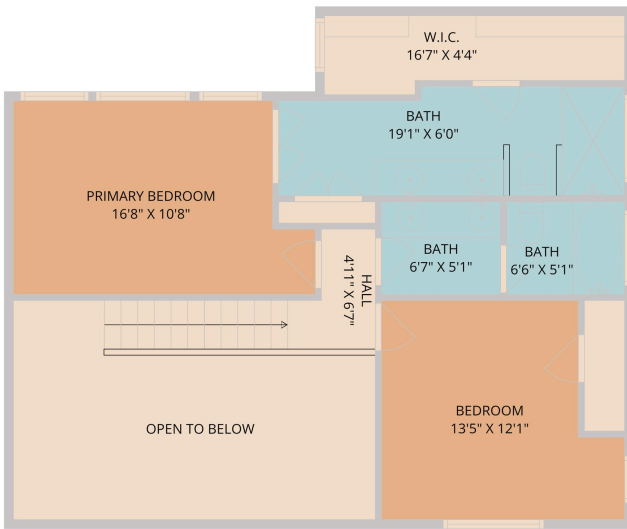

TWIST TOURS