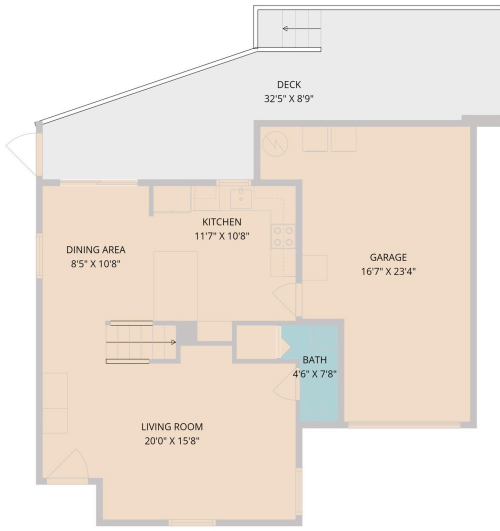

TWIST TOURS