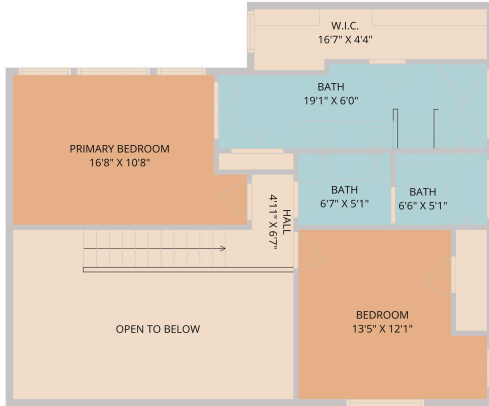

TWIST TOURS