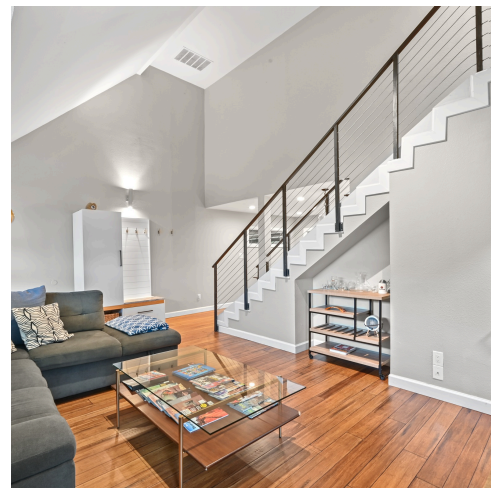

© 2026 331 Enterprises, LLC. All rights reserved. This floor plan is an approximation of existing structures and features and is provided for convenience only with the permission of the seller. All measurements are approximate and not guaranteed to be exact or to scale. Buyer should confirm measurements using their own sources.