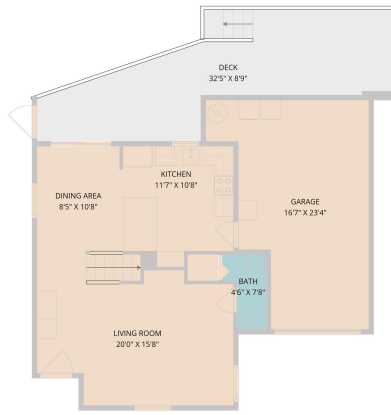

TWIST TOURS