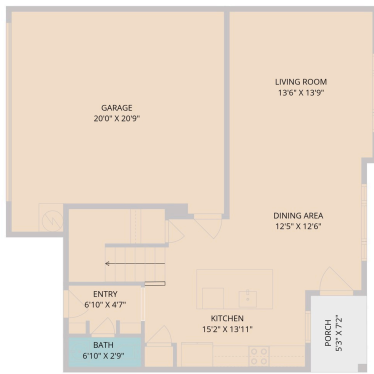

TWIST TOURS

1ST FLOOR