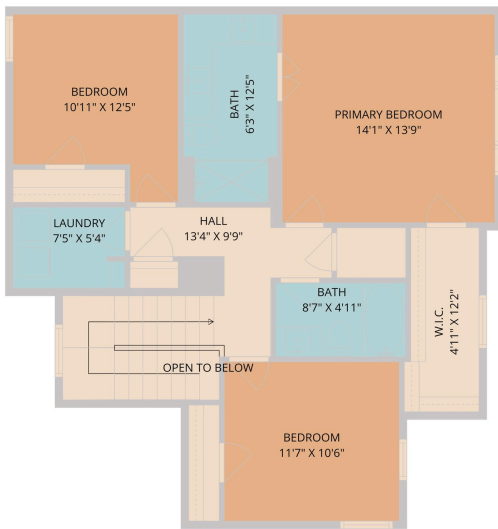

TWIST TOURS