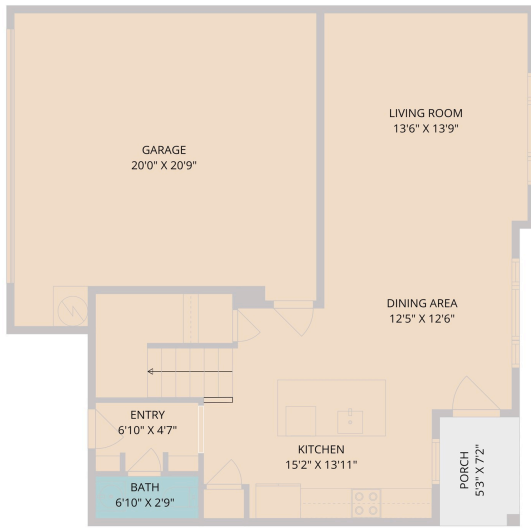

TWIST TOURS

TWIST TOURS

TWIST TOURS

© 2026 331 Enterprises, LLC. All rights reserved. This floor plan is an approximation of existing structures and features and is provided for convenience only with the permission of the seller. All measurements are approximate and not guaranteed to be exact or to scale. Buyer should confirm measurements using their own sources.