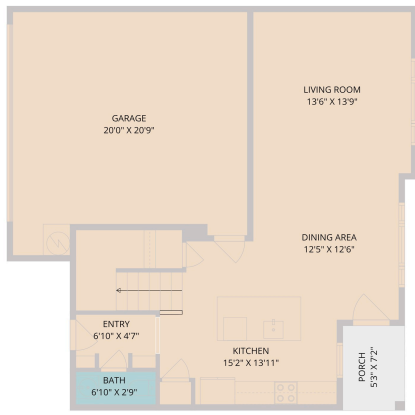

TWIST TOURS