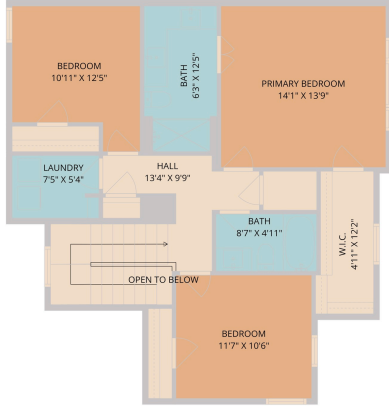

TWIST TOURS