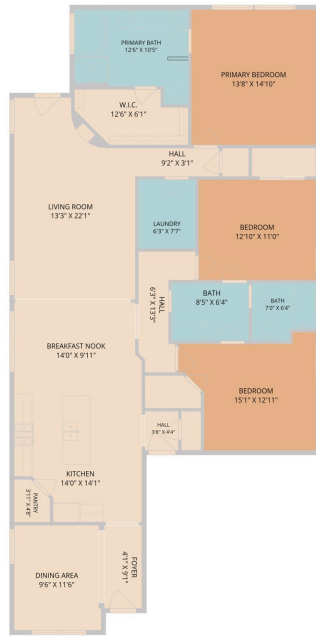

TWIST
TOURS

© 2026 331 Enterprises, LLC. All rights reserved. This floor plan is an approximation of existing structures and features and is provided for convenience only with the permission of the seller. All measurements are approximate and not guaranteed to be exact or to scale. Buyer should confirm measurements using their own sources.