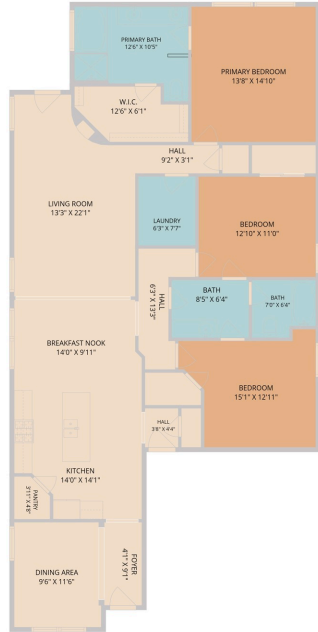

**TWIST
TOURS**

Carlos and Emirza Gradiz

REALTOR®

📞 210-201-4699

✉ myrental@gradizgroup.com

🌐 www.myhomesearchsanantonio.com/

© 2026 331 Enterprises, LLC. All rights reserved. This floor plan is an approximation of existing structures and features and is provided for convenience only with the permission of the seller. All measurements are approximate and not guaranteed to be exact or to scale. Buyer should confirm measurements using their own sources.