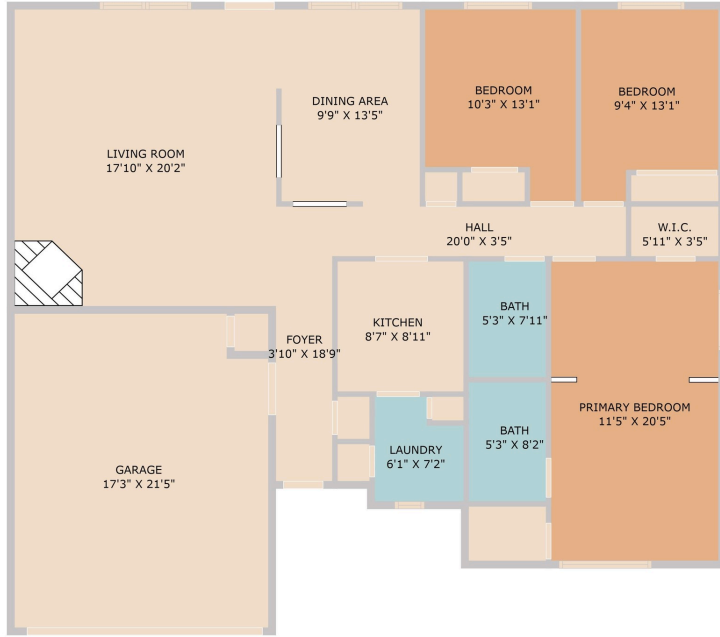

Matt Lewis

Broker

📞 8305540175

✉️ matt@andersranchrealty.com

🌐 www.matthewlewisrealty.com/

© 2025 TBD. All rights reserved. This floor plan is an approximation of existing structures and features and is provided for convenience only with the permission of the seller. All measurements are approximate and not guaranteed to be exact or to scale. Buyer should confirm measurements using their own sources.