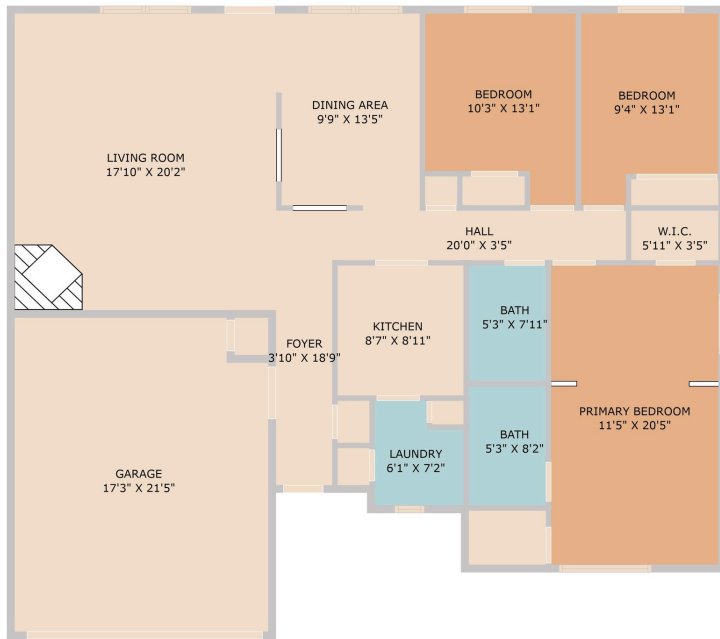

© 2025 TBD. All rights reserved. This floor plan is an approximation of existing structures and features and is provided for convenience only with the permission of the seller. All measurements are approximate and not guaranteed to be exact or to scale. Buyer should confirm measurements using their own sources.