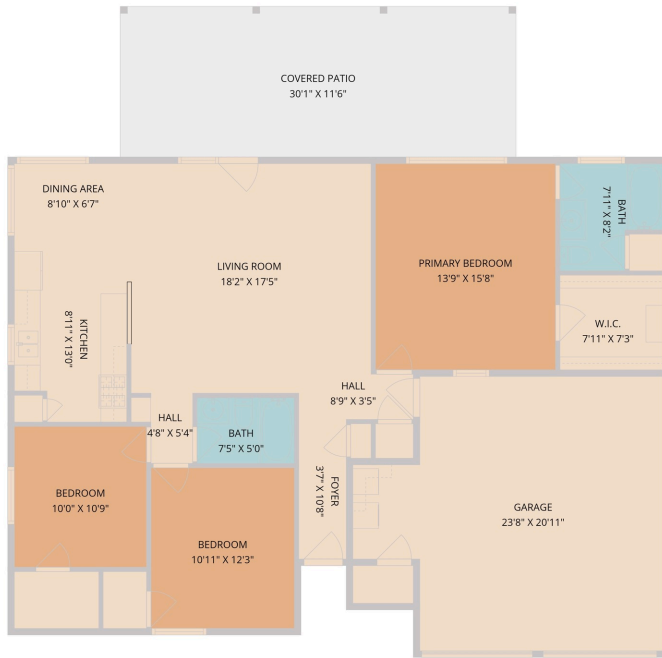

**TWIST
TOURS**

Brandi Wyman

Realtor

📞 5126381739

✉ brandiwyman@compass.com

🌐 www.compass.com/agents/brandi-wyman/

© 2026 331 Enterprises, LLC. All rights reserved. This floor plan is an approximation of existing structures and features and is provided for convenience only with the permission of the seller. All measurements are approximate and not guaranteed to be exact or to scale. Buyer should confirm measurements using their own sources.