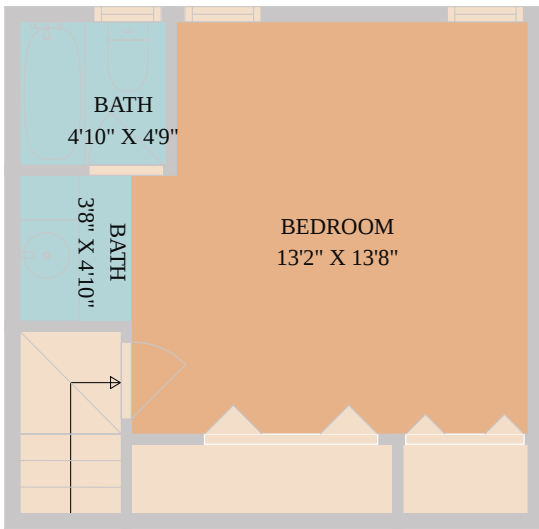

**TWIST
TOURS**