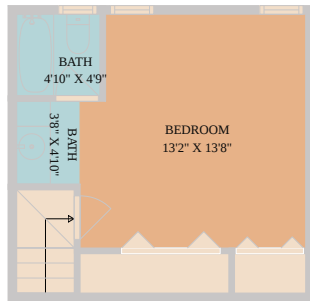

2ND FLOOR

1ST FLOOR

**TWIST
TOURS**