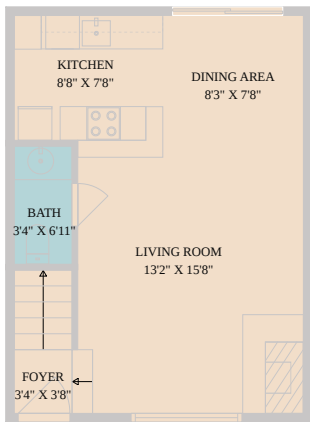

2ND FLOOR

1ST FLOOR

**TWIST
TOURS**