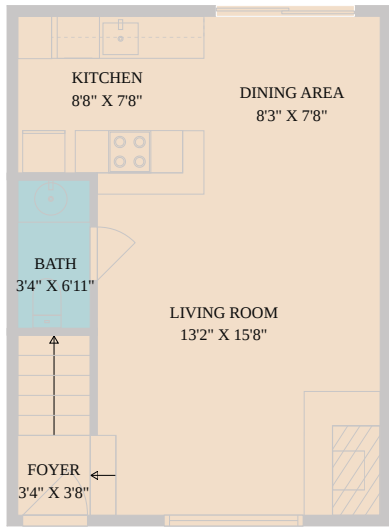

**TWIST
TOURS**