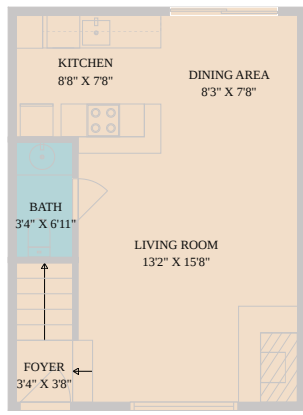

TWIST TOURS