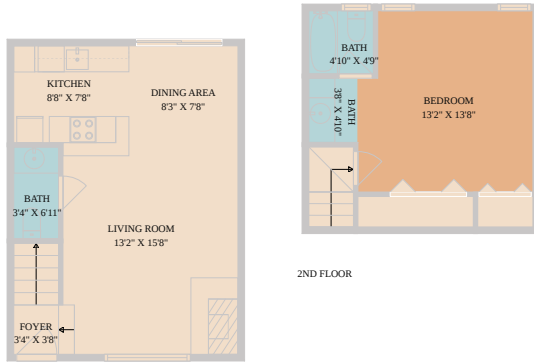

1ST FLOOR

2ND FLOOR

TWIST TOURS