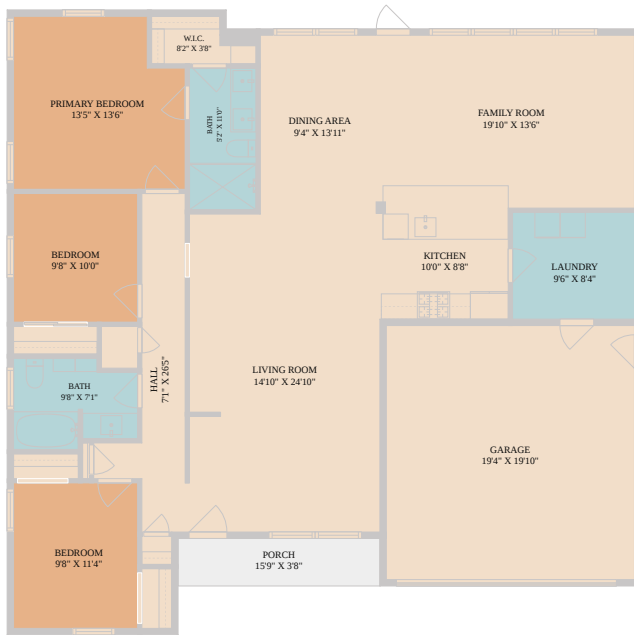

**TWIST
TOURS**

© 2026 331 Enterprises, LLC. All rights reserved. This floor plan is an approximation of existing structures and features and is provided for convenience only with the permission of the seller. All measurements are approximate and not guaranteed to be exact or to scale. Buyer should confirm measurements using their own sources.