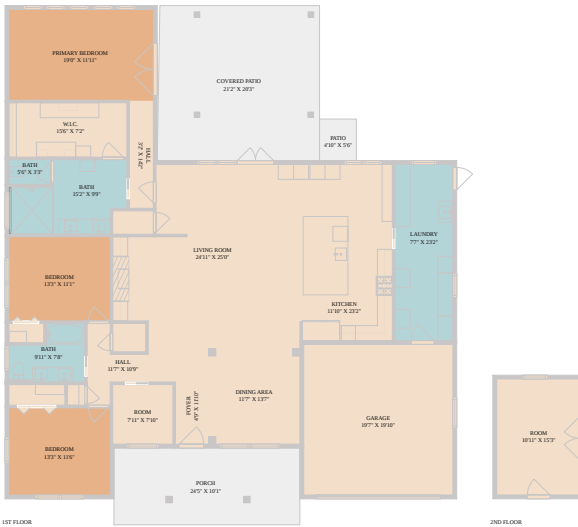

**TWIST
TOURS**

**TWIST
TOURS**