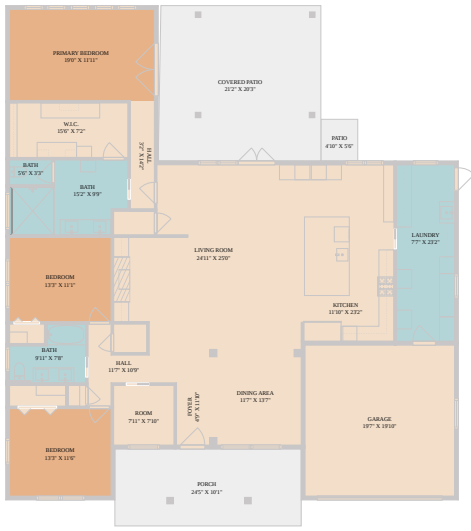

**TWIST
TOURS**

**TWIST
TOURS**

**TWIST
TOURS**

© 2026 331 Enterprises, LLC. All rights reserved. This floor plan is an approximation of existing structures and features and is provided for convenience only with the permission of the seller. All measurements are approximate and not guaranteed to be exact or to scale. Buyer should confirm measurements using their own sources.