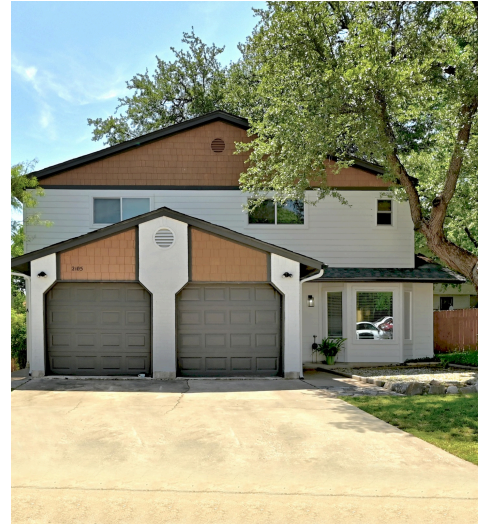

2105 Kirksey Drive Unit B
Austin, TX 78741

See online or with your mobile device:
<https://2105kirkseydriveunitb.mls.tours>

Sherry Kennerley

Realtor

📞 512 696 2023

✉️ loveaustingroup@gmail.com