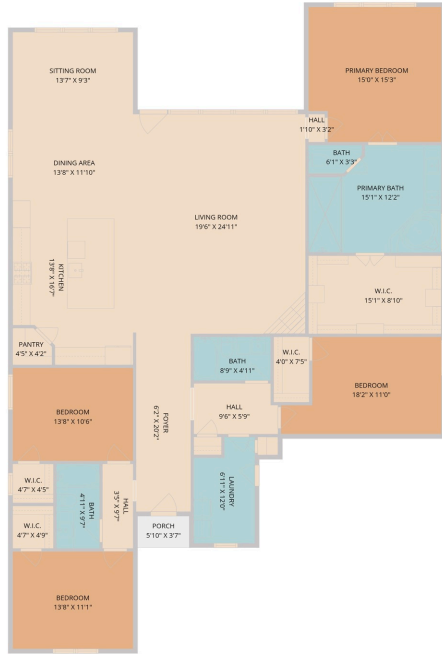

**TWIST
TOURS**

The Cummings Team®
Realtor®, GRI®, SRS, ABR, RENE
☎ (512) 619-3186
✉ hello@cummingsteam.com
🌐 www.cummingsteam.com/

© 2026 331 Enterprises, LLC. All rights reserved. This floor plan is an approximation of existing structures and features and is provided for convenience only with the permission of the seller. All measurements are approximate and not guaranteed to be exact or to scale. Buyer should confirm measurements using their own sources.