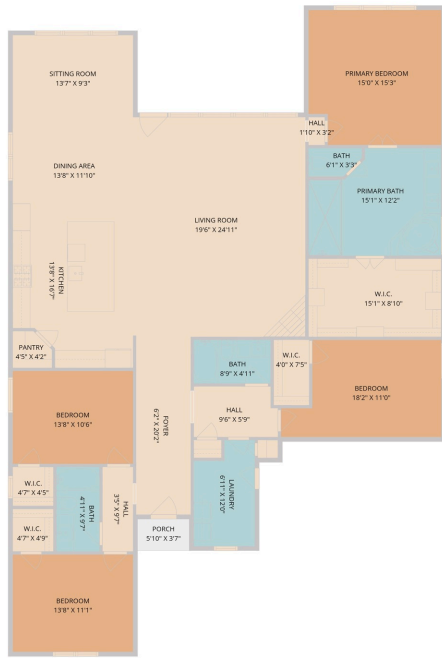

**TWIST
TOURS**

© 2026 331 Enterprises, LLC. All rights reserved. This floor plan is an approximation of existing structures and features and is provided for convenience only with the permission of the seller. All measurements are approximate and not guaranteed to be exact or to scale. Buyer should confirm measurements using their own sources.