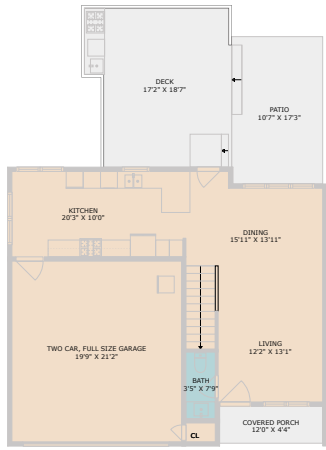

TWIST TOURS