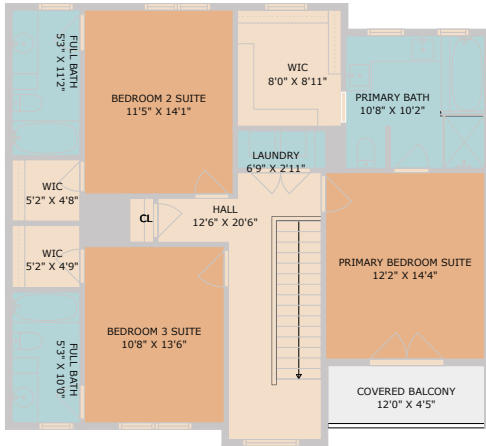

TWIST TOURS