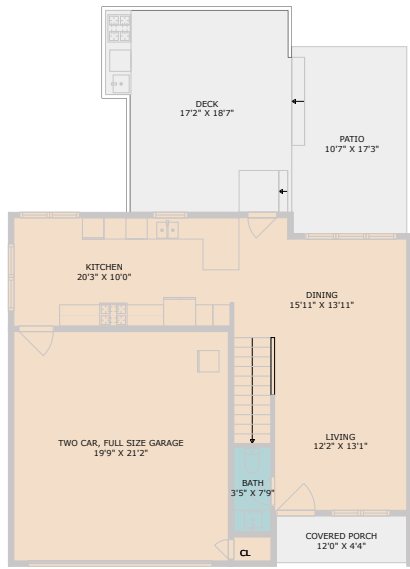

TWIST TOURS

TWIST TOURS

1ST FLOOR

2ND FLOOR

TWIST TOURS

© 2026 331 Enterprises, LLC. All rights reserved. This floor plan is an approximation of existing structures and features and is provided for convenience only with the permission of the seller. All measurements are approximate and not guaranteed to be exact or to scale. Buyer should confirm measurements using their own sources.