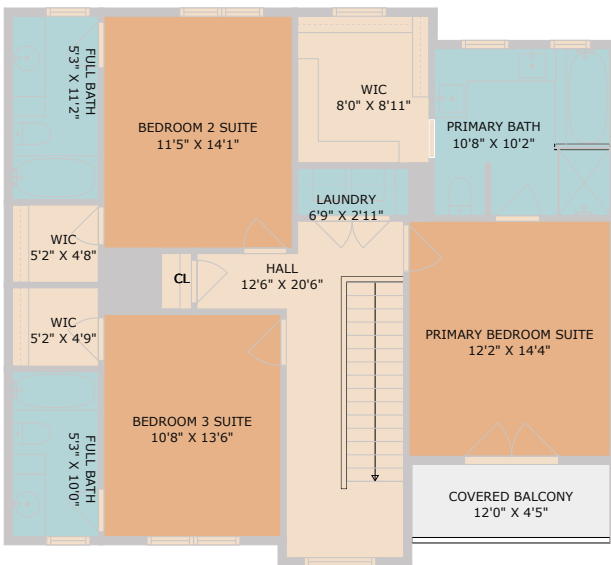

TWIST TOURS

TWIST TOURS