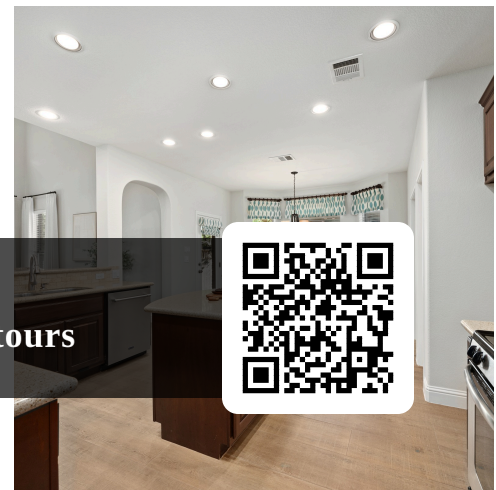

8620 Alopha Drive  
Austin, TX 78739

See online or with your mobile device:  
<https://8620alophaidrive.mls.tours>

Floor Plan Created By Calixto App. Measurements Deemed Highly Reliable But Not Guaranteed.