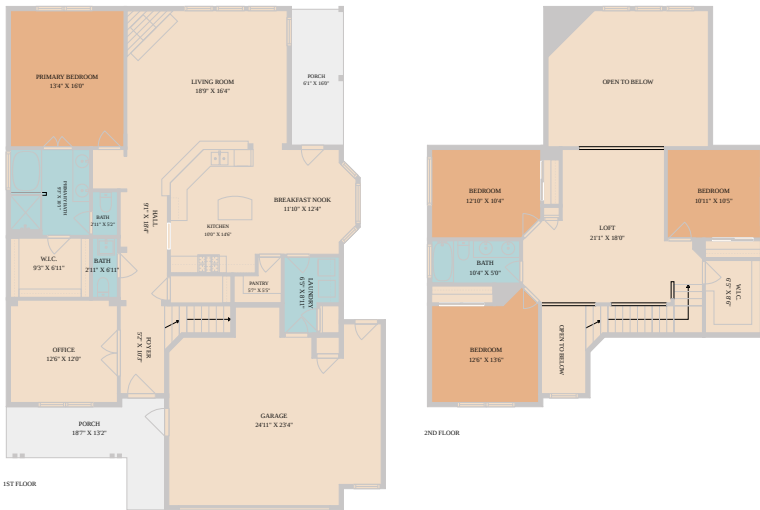

TWIST TOURS

TWIST TOURS