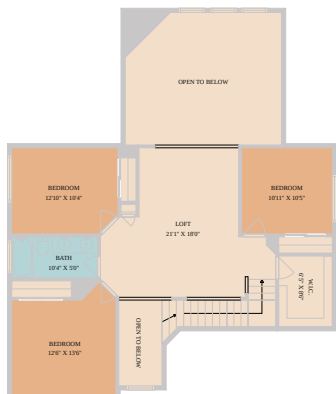

**TWIST
TOURS**