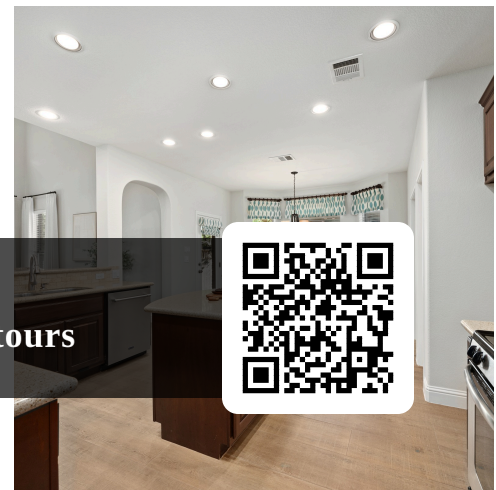

8620 Alopha Drive
Austin, TX 78739

See online or with your mobile device:
<https://8620alophaidrive.mls.tours>

**TWIST
TOURS**

Floor Plan Created By Calixtus App. Measurements Deemed Highly Reliable But Not Guaranteed.