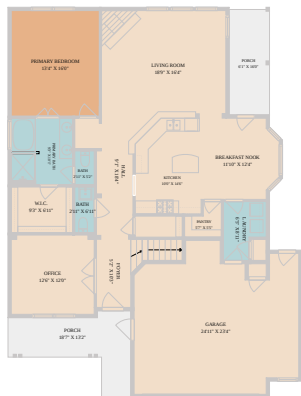

**TWIST
TOURS**