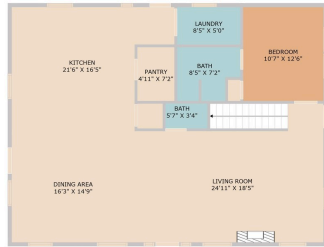

FLOOR 1

TWIST TOURS