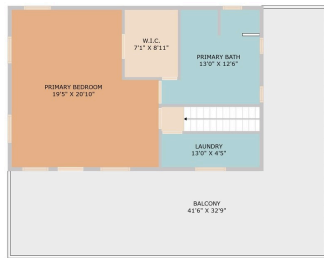

TWIST TOURS

FLOOR 2