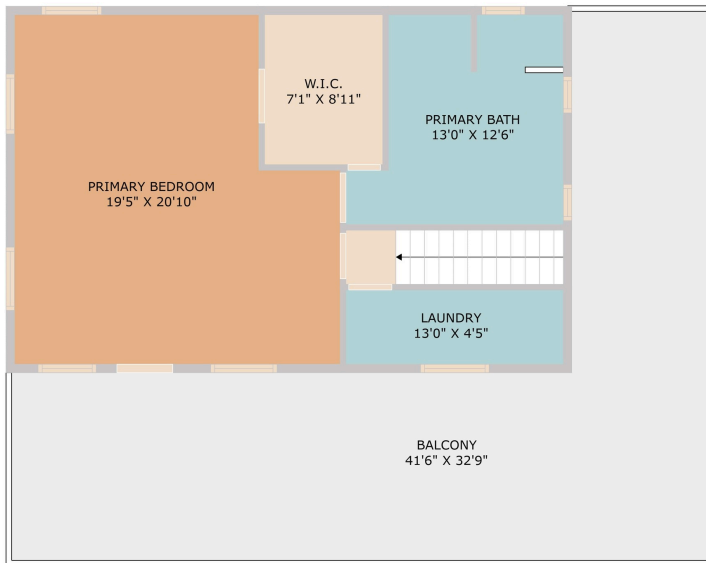

TWIST TOURS

© 2025 TBD. All rights reserved. This floor plan is an approximation of existing structures and features and is provided for convenience only with the permission of the seller. All measurements are approximate and not guaranteed to be exact or to scale. Buyer should confirm measurements using their own sources.