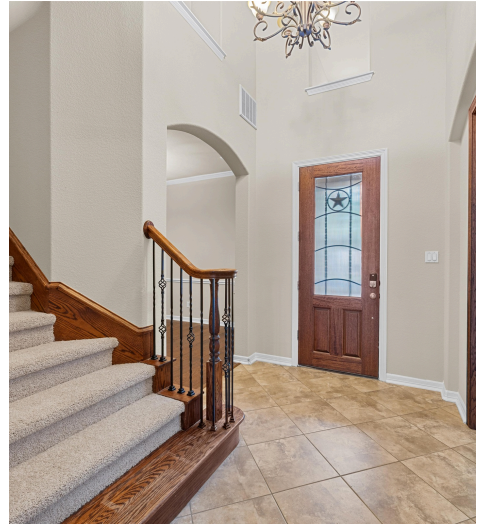

3340 Marcasite Drive
Round Rock, TX 78681

See online or with your mobile device:
<https://3340marcasitedrive.mls.tours>

TWIST TOURS

Floor Plan Created by Cubicasa App. Measurements Deemed Highly Reliable But Not Guaranteed.