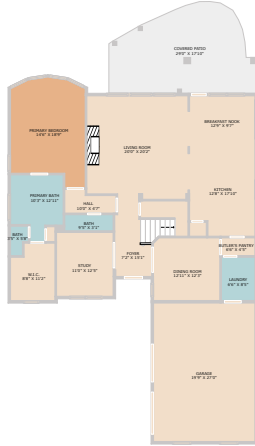

TWIST TOURS