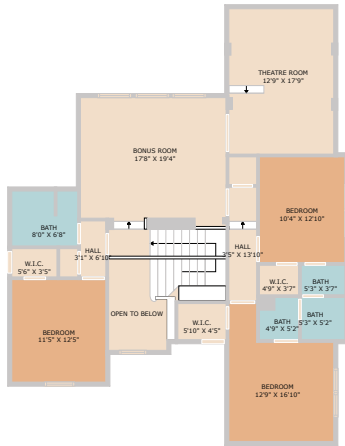

TWIST TOURS