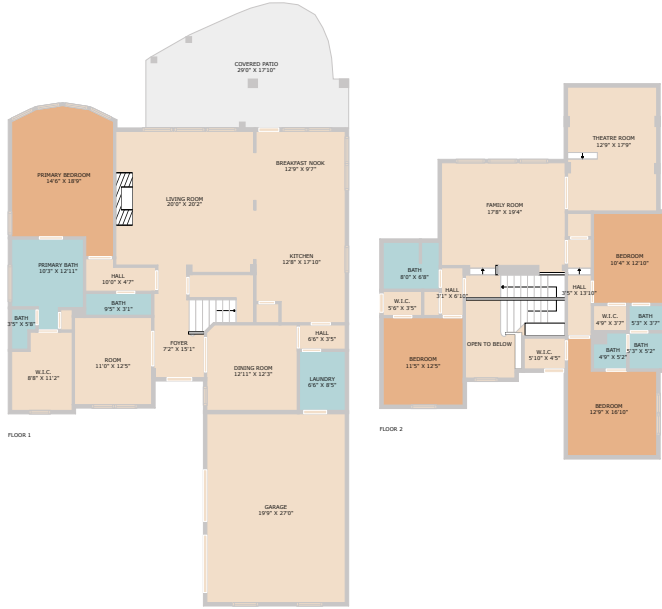

3340 Marcasite Drive
Round Rock, TX 78681

See online or with your mobile device:
<https://3340marcasitedrive.mls.tours>

TWIST TOURS

TOTAL: 3285 sq. ft
 FLOOR 1: 1899 sq. ft, FLOOR 2: 1386 sq. ft
 EXCLUDED AREAS: COVERED PATIO: 416 sq. ft, GARAGE: 534 sq. ft, OPEN TO BELOW: 69 sq. ft
 Floor Plan Created By Cubicasa App. Measurements Deemed Highly Reliable But Not Guaranteed.

Molly Friedrich

Broker/Owner

📞 512-791-9934

✉️ Molly@AustinRealEstateTools.com

🌐 www.AustinRealEstateTools.com

© 2025 TBD. All rights reserved. This floor plan is an approximation of existing structures and features and is provided for convenience only with the permission of the seller. All measurements are approximate and not guaranteed to be exact or to scale. Buyer should conduct measurements using their own sources.