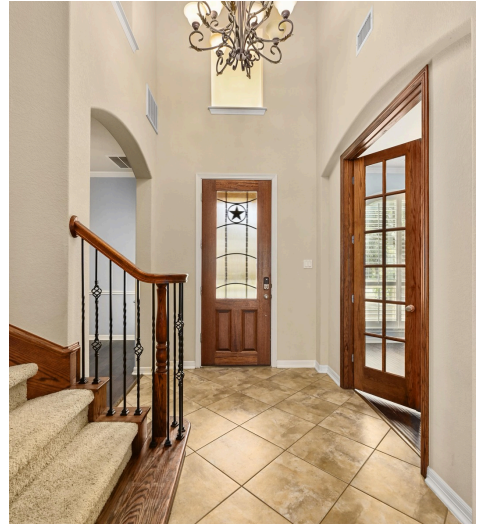

3340 Marcasite Drive
Round Rock, TX 78681

See online or with your mobile device:
<https://3340marcasitedrive.mls.tours>

TWIST TOURS

TOTAL: 3285 sq. ft
 FLOOR 1: 1899 sq. ft, FLOOR 2: 1386 sq. ft
 EXCLUDED AREAS: COVERED PATIO: 416 sq. ft, GARAGE: 534 sq. ft, OPEN TO BELOW: 69 sq. ft
 Floor Plan Created By Cubicasa App. Measurements Deemed Highly Reliable But Not Guaranteed.