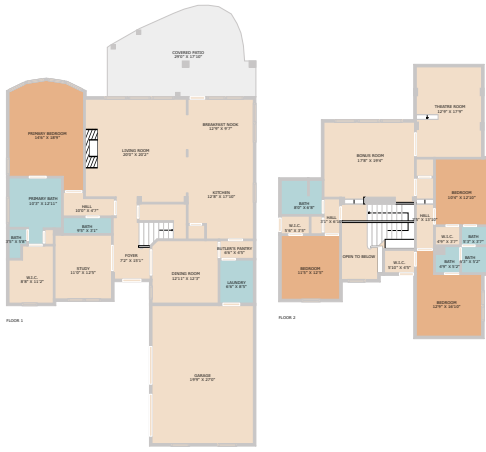

TWIST TOURS