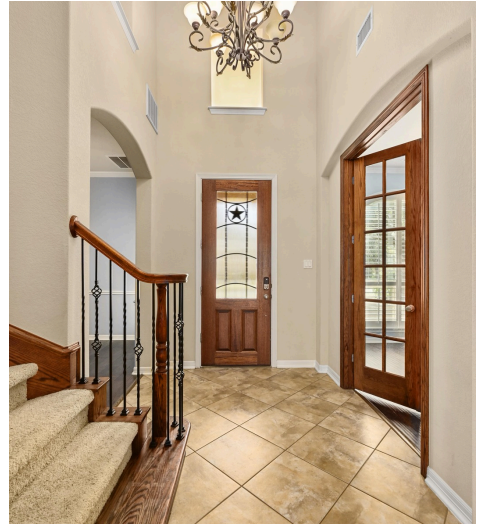

3340 Marcasite Drive  
Round Rock, TX 78681

See online or with your mobile device:  
<https://3340marcasitedrive.mls.tours>

**TWIST TOURS**

Floor Plan Created by Cubicasa App. Measurements Deemed Highly Reliable But Not Guaranteed.