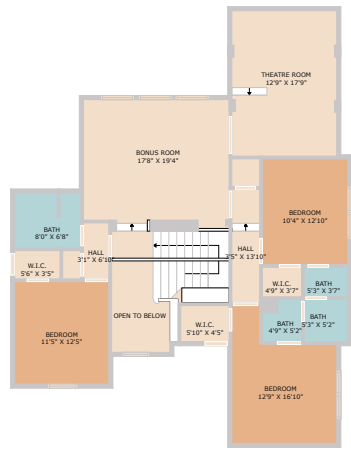

TWIST TOURS