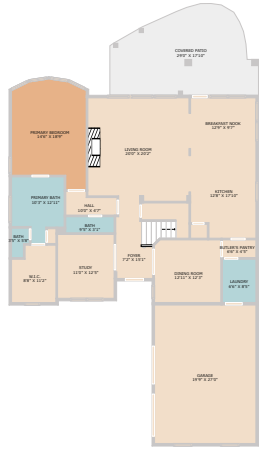

TWIST TOURS