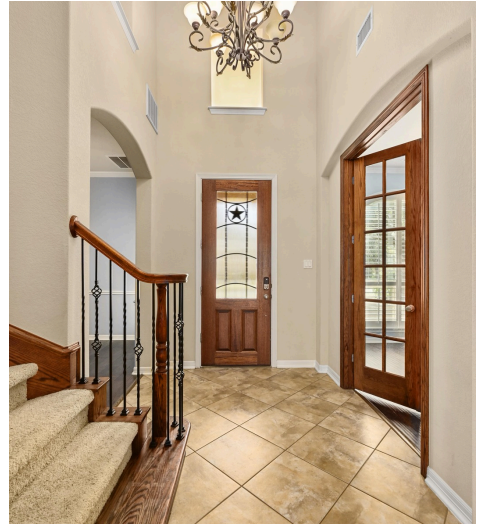

3340 Marcasite Drive
Round Rock, TX 78681

See online or with your mobile device:

<https://3340marcasitedrive.mls.tours>

TOTAL: 3285 sq. ft
 FLOOR 1: 1899 sq. ft, FLOOR 2: 1386 sq. ft
 EXCLUDED AREAS: COVERED PATIO: 416 sq. ft, GARAGE: 534 sq. ft, OPEN TO BELOW: 69 sq. ft