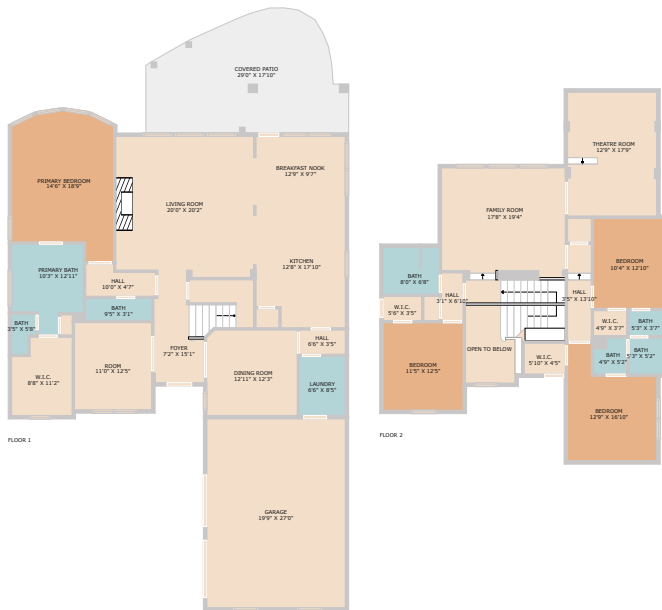

TOTAL: 3285 sq. ft
FLOOR 1: 1899 sq. ft, FLOOR 2: 1386 sq. ft
EXCLUDED AREAS: COVERED PATIO: 416 sq. ft, GARAGE: 534 sq. ft, OPEN TO BELOW: 69 sq. ft

© 2025 TBD. All rights reserved. This floor plan is an approximation of existing structures and features and is provided for convenience only with the permission of the seller. All measurements are approximate and not guaranteed to be exact or to scale. Buyer should conduct measurements using their own sources.