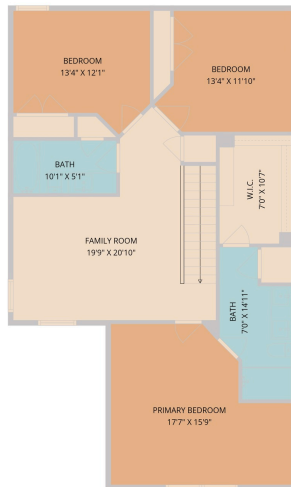

TWIST TOURS

TWIST TOURS

2ND FLOOR

TWIST TOURS

© 2026 331 Enterprises, LLC. All rights reserved. This floor plan is an approximation of existing structures and features and is provided for convenience only with the permission of the seller. All measurements are approximate and not guaranteed to be exact or to scale. Buyer should confirm measurements using their own sources.