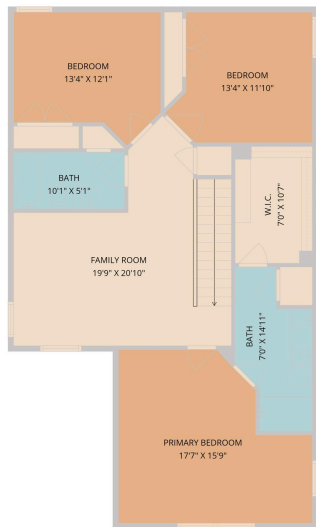

TWIST TOURS