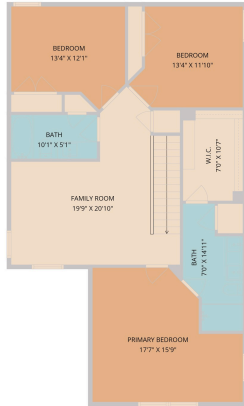

TWIST TOURS