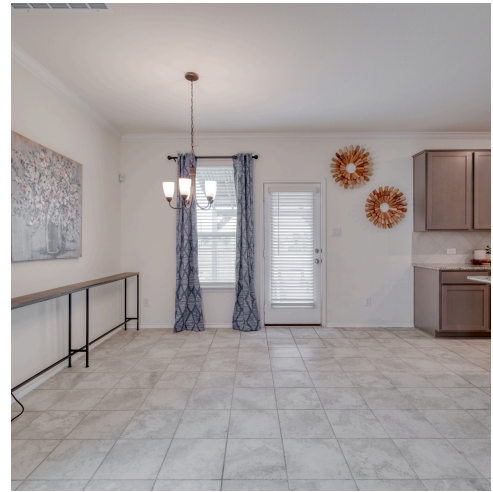

TWIST TOURS