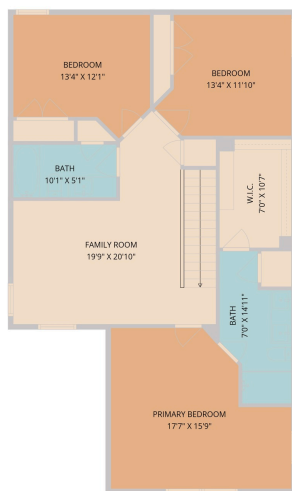

TWIST TOURS

TWIST TOURS

2ND FLOOR

TWIST TOURS

© 2026 331 Enterprises, LLC. All rights reserved. This floor plan is an approximation of existing structures and features and is provided for convenience only with the permission of the seller. All measurements are approximate and not guaranteed to be exact or to scale. Buyer should confirm measurements using their own sources.