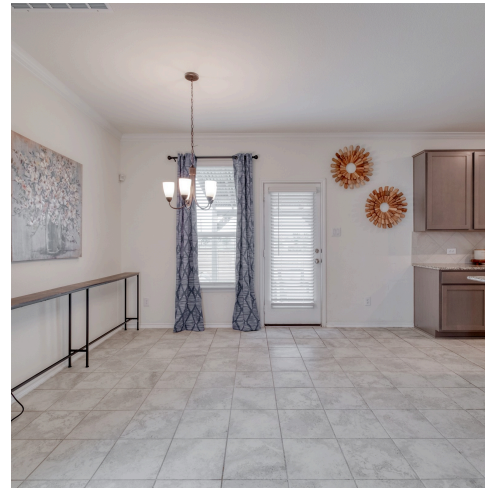

TWIST TOURS

TWIST TOURS

1ST FLOOR

TWIST TOURS

© 2026 331 Enterprises, LLC. All rights reserved. This floor plan is an approximation of existing structures and features and is provided for convenience only with the permission of the seller. All measurements are approximate and not guaranteed to be exact or to scale. Buyer should confirm measurements using their own sources.