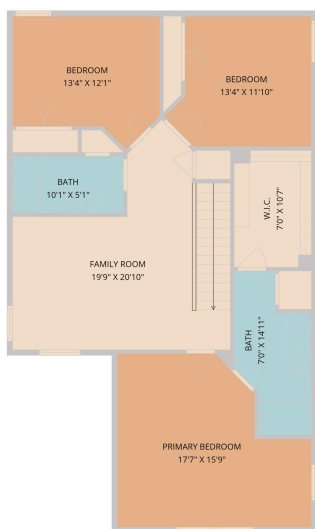

TWIST TOURS