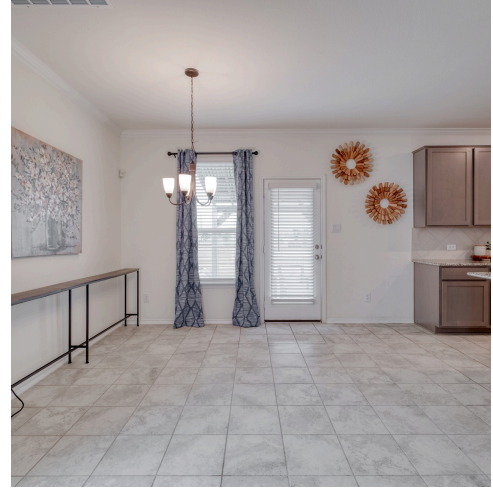

TWIST TOURS