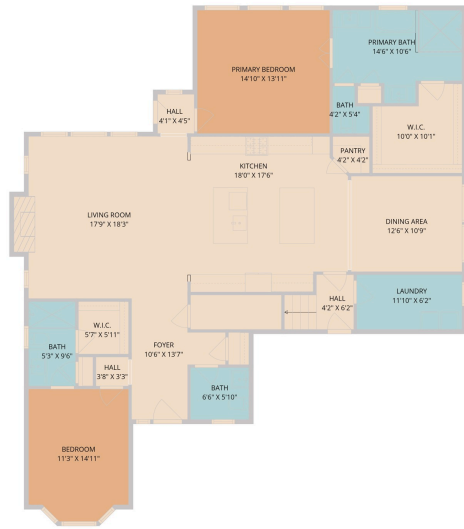

TWIST TOURS