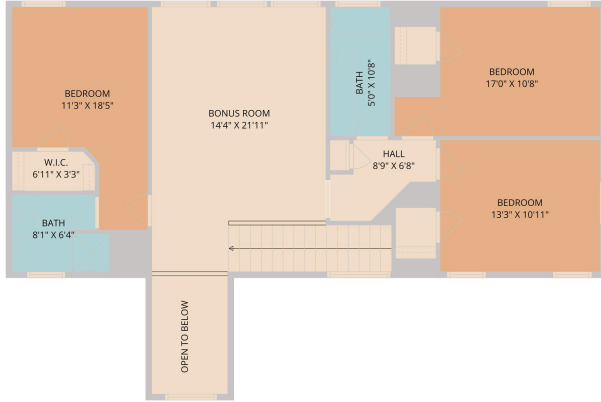

**TWIST
TOURS**