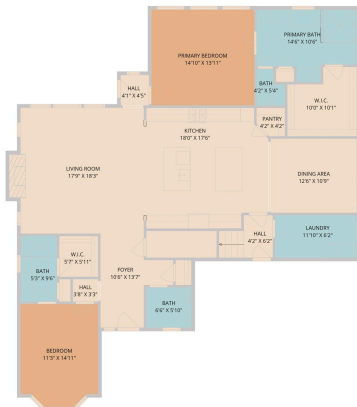

**TWIST
TOURS**