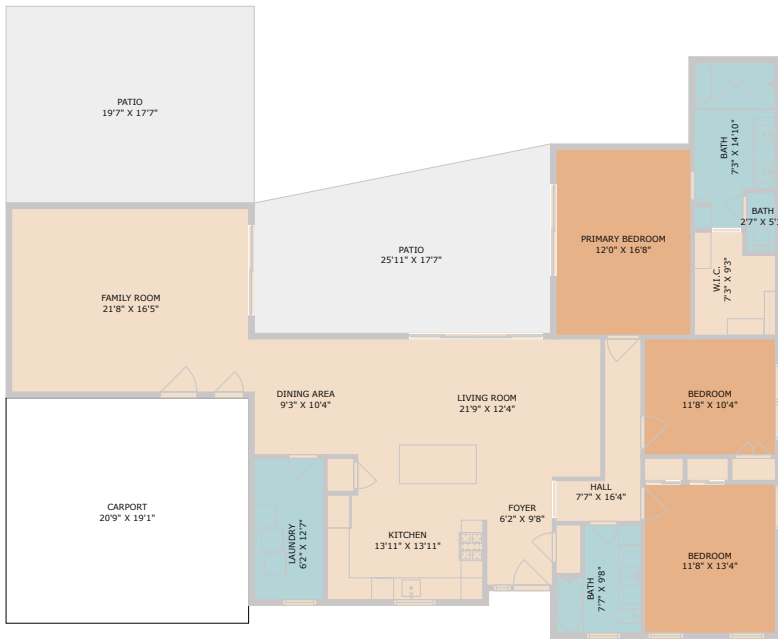

TWIST TOURS

© 2026 331 Enterprises, LLC. All rights reserved. This floor plan is an approximation of existing structures and features and is provided for convenience only with the permission of the seller. All measurements are approximate and not guaranteed to be exact or to scale. Buyer should confirm measurements using their own sources.